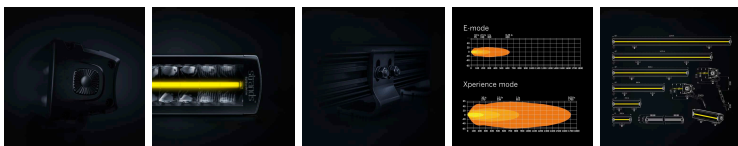

# SIBERIA XP DR LED BAR 22"

## SIBERIA XP DR LED BAR 22"

YELLOW / WHITE POS. | HELLO FUNC. | BUILT-IN RELAY

The Siberia XP Double Row LED bar has a maxed-out illumination with an output 100% stronger than previous models. This 22" model has a long-distance beam pattern, producing 1425 actual lumens in...

[Read more](#)

<b>Voltage (DC)</b>	10-32 V DC	<b>Material housing/chassi</b>	Aluminium
<b>Functions</b>	White pos., Yellow pos., Xperience mode, E-approved mode, Hello function	<b>Material lens</b>	Polycarbonate
<b>Consumption specific function</b>	E-mode 19W, White pos. 17W, X-mode 184W, Yellow pos. 17W	<b>Length</b>	565.4 mm
<b>Actual lumen</b>	13050 lm	<b>Depth</b>	71.6 mm
<b>1 lux @</b>	853 m	<b>Height</b>	76 mm
<b>Color temperature</b>	5700 K	<b>Height including bracket</b>	96.6 mm
<b>Beam pattern</b>	Long-distance beam	<b>IP-class</b>	IP68/69K
<b>Connection</b>	Cable	<b>Operating temperature</b>	-35 - +65 °C
<b>Cable length</b>	2500 mm	<b>E-approved</b>	Yes
<b>Color lens</b>	Clear	<b>ECE approval</b>	R10.06, R148, R149
<b>Color LED's</b>	White   Yellow	<b>Reference number</b>	20