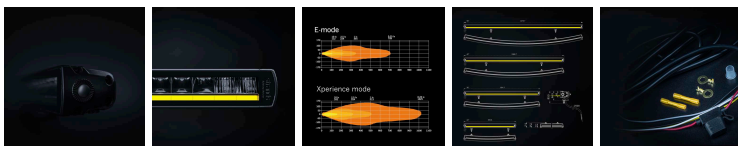

Part No. 809419

SIBERIA XP SRC LED BAR 50"

SIBERIA XP SRC LED BAR 50"

YELLOW / WHITE POS. | HELLO FUNC. | BUILT-IN RELAY
Welcome the new Siberia XP Single Row Curved LED bar. This 50" model has an extended beam pattern with 4275 actual lumens in E-mode and 15600 in Xperience mode.

[Read more](#)

Voltage (DC)	10-32 V DC	Color LED's	White Yellow
Consumption	235 W	Material housing/chassi	Aluminium
Functions	White pos., Yellow pos., Xperience mode, E-approved mode, Hello function	Material lens	Polycarbonate
Consumption specific function	X-mode 235W, E-mode 80W, White pos. 23.5W, Yellow pos. 23.5W	Length	1272.6 mm
Actual lumen	15600 lm	Depth	122.8 mm
1 lux @	513 m	Height	45 mm
Color temperature	5700 K	Height including bracket	64.5 mm
Beam pattern	Extended Beam	IP-class	IP68/69K
Connection	Cable	Operating temperature	-30 · +65 °C
Cable length	2500 mm	E-approved	No
Color lens	Clear	ECE approval	R10.06