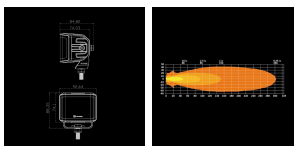

Part No. 809282

SIBERIA XP RED FOX WORK LIGHT 44W

SIBERIA XP RED FOX WORK LIGHT 44W

RED / AMBER POS. | DT-6PIN

Introducing the Siberia XP Red Fox, a powerful new work light in the Xperience range with an integrated warning light for extra safety and visibility.

[Read more](#)

| | | | |
|--------------------------------------|---|---------------------------------|---------------|
| Voltage (DC) | 10-32 V DC | Material housing/chassi | Aluminium |
| Consumption | 44 W | Material lens | Polycarbonate |
| Functions | work light, Warning light, Amber Pos., Red pos. | Length | 92.7 mm |
| Consumption specific function | Amber pos. 1.5W, Red pos. 1W, Work 44W, Warning 16W | Depth | 74.5 mm |
| Actual lumen | 3450 lm | Height | 74.1 mm |
| Color temperature | 5700 K | Height including bracket | 88.4 mm |
| Beam pattern | Focused beam | IP-class | IP68/69K |
| Connection | DT-6PIN | Operating temperature | -30 - +65 °C |
| Cable length | 150 mm | E-approved | No |
| Color lens | Clear | ECE approval | R10.06 |
| Color LED's | White Red Amber | | |