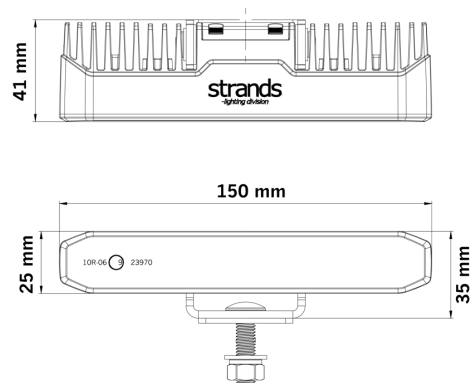

Part No. 809271

FIREFLY BEST VIEW WORK LIGHT 30W

FIREFLY BEST VIEW WORK LIGHT 30W

10-48V | DT-2PIN

Slim and powerful, flexible and long-lived. Firefly Best View work light is here to illuminate your work from every angle and guide you forward.

[Read more](#)