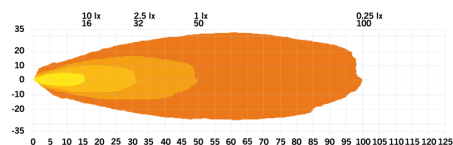

<b>Voltage (DC)</b>	10-48 V DC	<b>Material housing/chassi</b>	Aluminium
<b>Consumption</b>	30 W	<b>Material lens</b>	Polycarbonate
<b>Functions</b>	work light	<b>Length</b>	150 mm
<b>Actual lumen</b>	2000 lm	<b>Depth</b>	41 mm
<b>1 lux @</b>	50 m	<b>Height</b>	25 mm
<b>Color temperature</b>	5700 K	<b>Height including bracket</b>	35 mm
<b>Beam pattern</b>	wide beam	<b>IP-class</b>	IP69K
<b>Connection</b>	DT-2PIN	<b>Operating temperature</b>	-40 - +65 °C
<b>Cable length</b>	150 mm	<b>E-approved</b>	No
<b>Color lens</b>	Clear	<b>ECE approval</b>	R10.06
<b>Color LED's</b>	White		