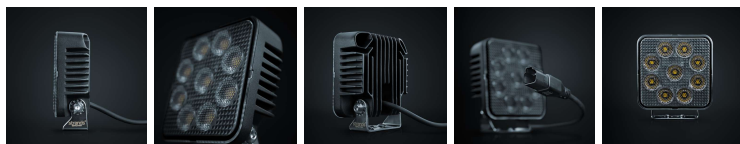

# UNITY WORK LIGHT 64W

## UNITY WORK LIGHT 64W

10-32V | FLOOD BEAM

Become a professional with the Unity series. Comes with a perfectly smooth look and a revolutionary strong light output. Extreme power made for demanding tasks. The Unity series contains seven models, from 10...

[Read more](#)

Voltage (DC)	10-32 V DC
Consumption	68 W
Functions	work light
Actual lumen	5200 lm
1 lux @	59 m
Color temperature	5000 K
Beam pattern	Flood beam
Connection	DT-2PIN
Cable length	520 mm
Color lens	Clear
Color LED's	White

Material housing/chassi	Aluminium
Material lens	Polycarbonate
Length	101 mm
Depth	45 mm
Height	101 mm
Height including bracket	114.4 mm
IP-class	IP67/69K
Operating temperature	-30 · +65 °C
E-approved	No
ECE approval	R10.06