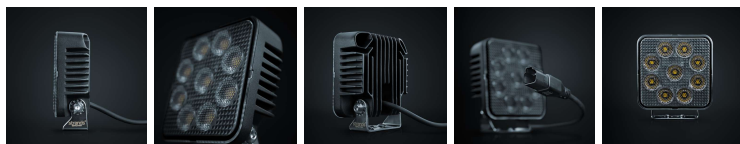

Part No. 809238

UNITY WORK LIGHT 64W

UNITY WORK LIGHT 64W

10-32V | FLOOD BEAM

Become a professional with the Unity series. Comes with a perfectly smooth look and a revolutionary strong light output. Extreme power made for demanding tasks. The Unity series contains seven models, from 10...

[Read more](#)

Voltage (DC)	10-32 V DC	Material housing/chassi	Aluminium
Consumption	68 W	Material lens	Polycarbonate
Functions	work light	Length	101 mm
Actual lumen	5200 lm	Depth	45 mm
1 lux @	59 m	Height	101 mm
Color temperature	5000 K	Height including bracket	114.4 mm
Beam pattern	Flood beam	IP-class	IP67/69K
Connection	DT-2PIN	Operating temperature	-30 · +65 °C
Cable length	520 mm	E-approved	No
Color lens	Clear	ECE approval	R10.06
Color LED's	White		