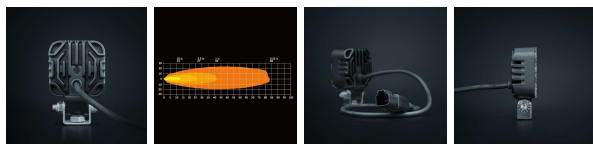

# UNITY WORK/REVERSE LIGHT 10W

## UNITY WORK/REVERSE LIGHT 10W

10-32V | WIDE BEAM

Become a professional with the Unity series. Comes with a perfectly smooth look and a revolutionary strong light output. Extreme power made for demanding tasks. The Unity series contains seven models, from 10...

[Read more](#)

Voltage (DC)	10-32 V DC
Consumption	10 W
Functions	work light, Reverse light
Actual lumen	931 lm
1 lux @	42 m
Color temperature	6500 K
Beam pattern	wide beam
Connection	DT-2PIN
Cable length	500 mm
Color lens	Clear
Color LED's	White