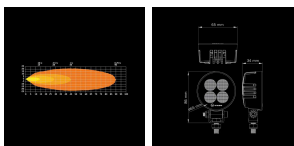

Part No. 809233

UNITY WORK LIGHT ROUND 11W

UNITY WORK LIGHT ROUND 11W

10-40V | WIDE BEAM

Maximise your work, meet the next generation of work lighting with the Unity mini round. A work light that takes your work to a new level. With its slim design revolutionising strong light...

[Read more](#)

Voltage (DC)	10-40 V DC
Consumption	11 W
Functions	work light
Actual lumen	1000 lm
1 lux @	45 m
Color temperature	6500 K
Beam pattern	wide beam
Connection	DT-2PIN
Cable length	500 mm
Color lens	Clear
Color LED's	White

Material housing/chassi	Aluminium
Material lens	Polycarbonate
Length	65 mm
Depth	34 mm
Height	65 mm
Height including bracket	86 mm
IP-class	IP68/69K
Operating temperature	-30 - +65 °C
E-approved	No
ECE approval	R10.06