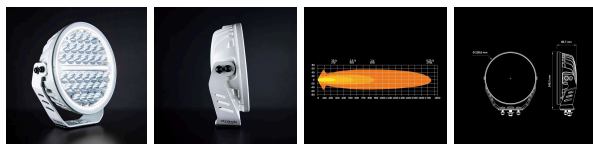

Part No. 809209

SIBERIA NRS DRIVING LIGHT 9" WHITE

SIBERIA NRS DRIVING LIGHT 9" WHITE

WHITE / AMBER POS. | LONG-DISTANCE | WHITE HOUSE
Dominate the darkness with Siberia NRS White. The most powerful beam pattern in our range. Here to revolutionize the future with an unparalleled lighting experience at over 900 meters. With Siberia NRS White...

[Read more](#)

Voltage (DC)	10-32 V DC
Functions	Amber Pos., White pos., Driving beam
Consumption specific function	White pos. 5W, Amber pos. 5.5W, Driving 147W
Actual lumen	11820 lm
1 lux @	878 m
Color temperature	5700 K
Beam pattern	Long-distance beam
Connection	DT-4PIN
Cable length	500 mm
Color lens	Clear

Material housing/chassi	Aluminium
Material lens	Polycarbonate
Length	228.6 mm
Depth	86.7 mm
Height	228.6 mm
Height including bracket	249.3 mm
IP-class	IP69K
Operating temperature	-20 - +45 °C
E-approved	No
ECE approval	R10.06