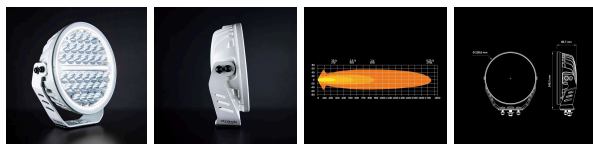

Part No. 809209

SIBERIA NRS DRIVING LIGHT 9" WHITE

SIBERIA NRS DRIVING LIGHT 9" WHITE

WHITE / AMBER POS. | LONG-DISTANCE | WHITE HOUSE
Dominate the darkness with Siberia NRS White. The most powerful beam pattern in our range. Here to revolutionize the future with an unparalleled lighting experience at over 900 meters. With Siberia NRS White...

[Read more](#)

Voltage (DC)	10-32 V DC
Functions	Amber Pos., White pos., Driving beam
Consumption specific function	White pos. 5W, Amber pos. 5.5W, Driving 147W
Actual lumen	11820 lm
1 lux @	878 m
Color temperature	5700 K
Beam pattern	Long-distance beam
Connection	DT-4PIN
Cable length	500 mm
Color lens	Clear
Color LED's	White Amber

Material housing/chassi	Aluminium
Material lens	Polycarbonate
Length	228.6 mm
Depth	86.7 mm
Height	228.6 mm
Height including bracket	249.3 mm
IP-class	IP69K
Operating temperature	-20 - +45 °C
E-approved	No
ECE approval	R10.06