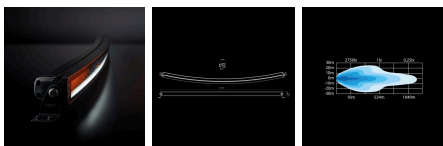

Part No. 809195

SIBERIA SRC LED BAR 50"

SIBERIA SRC LED BAR 50"

DISCONTINUED | REPLACEMENT 809419

Pioneering design and incredible light capacity. Let yourself be enchanted by Siberia Curved. A curved shape, appealing from all angles. An elegant look, even during the bright hours of the day.

[Read more](#)

Voltage (DC)	10-40 V DC	Material lens	Polycarbonate
Consumption	240 W	Length	1272.7 mm
Actual lumen	11146 lm	Depth	55.5 mm
1 lux @	475 m	Height	45 mm
Color temperature	5700 K	Height including bracket	65 mm
Beam pattern	Optimized beam	IP-class	IP69K
Connection	Cable	Operating temperature	-20 · +45 °C
Cable length	2500 mm	E-approved	Yes
Color lens	Clear	Reference number	50
Material housing/chassi	Aluminium		