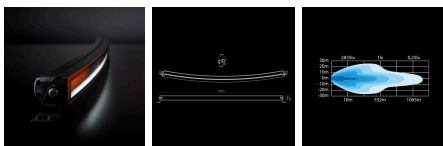

## SIBERIA SRC LED BAR 42"

DISCONTINUED | REPLACEMENT 809418

Pioneering design and incredible light capacity. Let yourself be enchanted by Siberia Curved. A curved shape, appealing from all angles. An elegant look, even during the bright hours of the day.

[Read more](#)

<b>Voltage (DC)</b>	10-40 V DC	<b>Material lens</b>	Polycarbonate
<b>Consumption</b>	200 W	<b>Length</b>	1070.4 mm
<b>Actual lumen</b>	9472 lm	<b>Depth</b>	55.5 mm
<b>1 lux @</b>	472 m	<b>Height</b>	45 mm
<b>Color temperature</b>	5700 K	<b>Height including bracket</b>	65 mm
<b>Beam pattern</b>	Optimized beam	<b>IP-class</b>	IP69K
<b>Connection</b>	Cable	<b>Operating temperature</b>	-20 · +45 °C
<b>Cable length</b>	2500 mm	<b>E-approved</b>	Yes
<b>Color lens</b>	Clear	<b>Reference number</b>	50
<b>Material housing/chassi</b>	Aluminium		