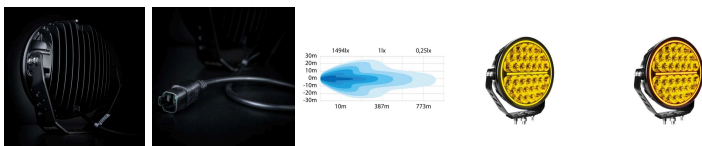

Part No. 809190

SIBERIA BR DRIVING LIGHT 9"

SIBERIA BR DRIVING LIGHT 9"

DISCONTINUED

DISCONTINUED Welcome to the future. To the ultimate presentation of Strands Lighting Division's signature. Siberia Bush Ranger. The driving light provides a driving experience that doesn't leave the driver untouched. With Siberia Bush Ranger...

[Read more](#)

Voltage (DC)	10-32 V DC	Material lens	Polycarbonate
Consumption	145 W	Length	228.6 mm
Actual lumen	11515 lm	Depth	86.7 mm
1 lux @	470 m	Height	228.6 mm
Color temperature	4000 K	Height including bracket	249.3 mm
Beam pattern	Optimized beam	IP-class	IP67/69K
Connection	DT-4PIN	Operating temperature	-30 · +65 °C
Cable length	500 mm	E-approved	No
Color lens	Yellow	ECE approval	R10.06
Material housing/chassi	Aluminium		