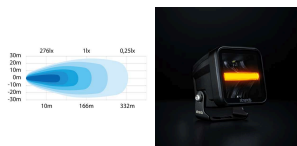

# SIBERIA QB WORK LIGHT 38W

<b>Voltage (DC)</b>	10-32 V DC	<b>Material housing/chassi</b>	Aluminium
<b>Consumption</b>	38 W	<b>Material lens</b>	Polycarbonate
<b>Actual lumen</b>	2949 lm	<b>Length</b>	72 mm
<b>1 lux @</b>	163 m	<b>Depth</b>	72 mm
<b>Color temperature</b>	5700 K	<b>Height</b>	72 mm
<b>Beam pattern</b>	Focused beam	<b>Height including bracket</b>	81.5 mm
<b>Connection</b>	DT-4PIN	<b>IP-class</b>	IP67/69K
<b>Cable length</b>	500 mm	<b>Operating temperature</b>	-20 · +45 °C
<b>Color lens</b>	Clear	<b>E-approved</b>	No
<b>Color LED's</b>	Amber		