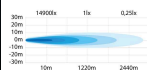

## SIBERIA OUTLAW LED BAR 22"

WHITE / AMBER POS. | LONG-DISTANCE BEAM

The Siberia family expands with Siberia Outlaw. The world's strongest LED-bar with a 1 lux of 1220 meters and with a size of 22". If we talked before about a groundbreaking design in...

[Read more](#)

<b>Voltage (DC)</b>	10-32 V DC	<b>Color LED's</b>	White   Amber
<b>Consumption</b>	270 W	<b>Material housing/chassi</b>	Aluminium
<b>Functions</b>	Amber Pos., White pos., Driving beam	<b>Material lens</b>	Polycarbonate
<b>Consumption specific function</b>	White pos. 5.5W, Driving 270W, Amber pos. 14.5W	<b>Length</b>	562 mm
<b>Actual lumen</b>	13007 lm	<b>Depth</b>	71.5 mm
<b>1 lux @</b>	1174 m	<b>Height</b>	76 mm
<b>Color temperature</b>	6500 K	<b>Height including bracket</b>	89 mm
<b>Beam pattern</b>	Long-distance beam	<b>IP-class</b>	IP67/69K
<b>Connection</b>	Cable	<b>Operating temperature</b>	-30 · +65 °C
<b>Cable length</b>	2500 mm	<b>E-approved</b>	No
<b>Color lens</b>	Clear	<b>ECE approval</b>	R10.06