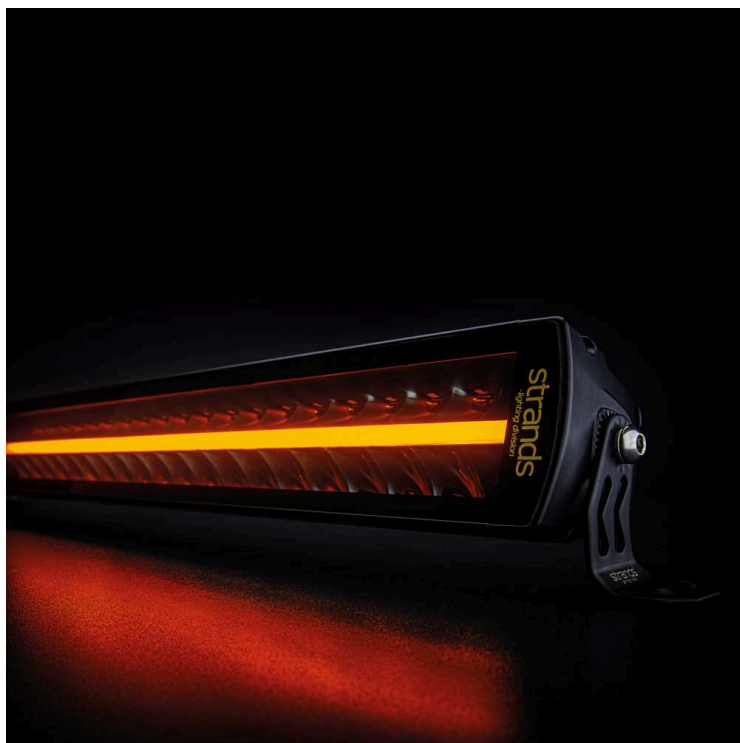

Part No. 809167

# SIBERIA OUTLAW LED BAR 22"

## SIBERIA OUTLAW LED BAR 22"

WHITE / AMBER POS. | LONG-DISTANCE BEAM

The Siberia family expands with Siberia Outlaw. The world's strongest LED-bar with a 1 lux of 1220 meters and with a size of 22". If we talked before about a groundbreaking design in...