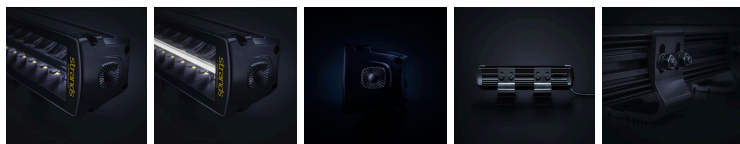

Part No. 809162

SIBERIA OUTLAW UDX LED BAR 12"

SIBERIA OUTLAW UDX LED BAR 12"

WHITE / AMBER POS. | XPERIENCE MODE

Nothing compares to the ultimate driving experience. Siberia Outlaw UDX 12" is a compact double-row LED bar that pushes the boundaries to give you a revolutionary lighting experience.

[Read more](#)

Voltage (DC)	10-32 V DC
Consumption	110 W
Functions	White pos., Yellow pos., Xperience mode, E-approved mode
Consumption specific function	White pos. 2W, X-mode 110W, E-mode 61W, Yellow pos. 6.5W
Actual lumen	8000 lm
1 lux @	536 m
Color temperature	5700 K
Beam pattern	Extended Beam
Connection	DT-4PIN
Cable length	600 mm
Color lens	Clear
Color LED's	White Amber

Material housing/chassi	Aluminium
Material lens	Polycarbonate
Length	307 mm
Depth	71.5 mm
Height	76 mm
Height including bracket	89 mm
IP-class	IP68/69K
Operating temperature	-30 · +65 °C
E-approved	Yes
ECE approval	R10.06, R148, R149
Reference number	45