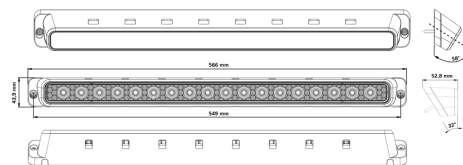

Part No. 809136

NUUK E-LINE SCENE LIGHT 80W

NUUK E-LINE SCENE LIGHT 80W

ADJUSTABLE INTENSITY

Strands Lighting Division is introducing an innovative and powerful way to light up your workspace. The new Nuuk 20" is a long, slim scene light with a wide beam.

[Read more](#)

Voltage (DC)	10-36 V DC
Consumption	80 W
Functions	Scene light, Adjustable intensity
Consumption specific function	Intensity 80W / 40W
Actual lumen	8200 lm
1 lux @	111 m
Color temperature	5000 K
Beam pattern	wide beam
Connection	Cable
Cable length	2500 mm
Color lens	Clear

Color LED's	White
Material housing/chassi	Aluminium
Material lens	Polycarbonate
Length	566 mm
Depth	52.8 mm
Height	43.9 mm
IP-class	IP68/69K
Operating temperature	-40 · +60 °C
E-approved	No
ECE approval	R10.06