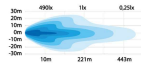

## STRANDS SIDE SHOOTER LED BAR 4"

10-32V | COMBO BEAM

Side Shooter is a powerful LED bar in mini format and should not be underestimated for its small size with 1 lux at a full 221 meters.

[Read more](#)