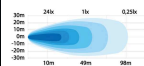

[Read more](#)

Voltage (DC)	10-32 V DC
Consumption	11.7 W
Functions	Reverse light
Actual lumen	788 lm
Connection	Cable
Cable length	400 mm
Color lens	Clear
Material housing/chassi	Aluminium

Material lens	Polycarbonate
Depth	58 mm
Height	110 mm
CC	30 mm
IP-class	IP69K
E-approved	Yes
ECE approval	R10.06, R23
ADR-approved	Yes