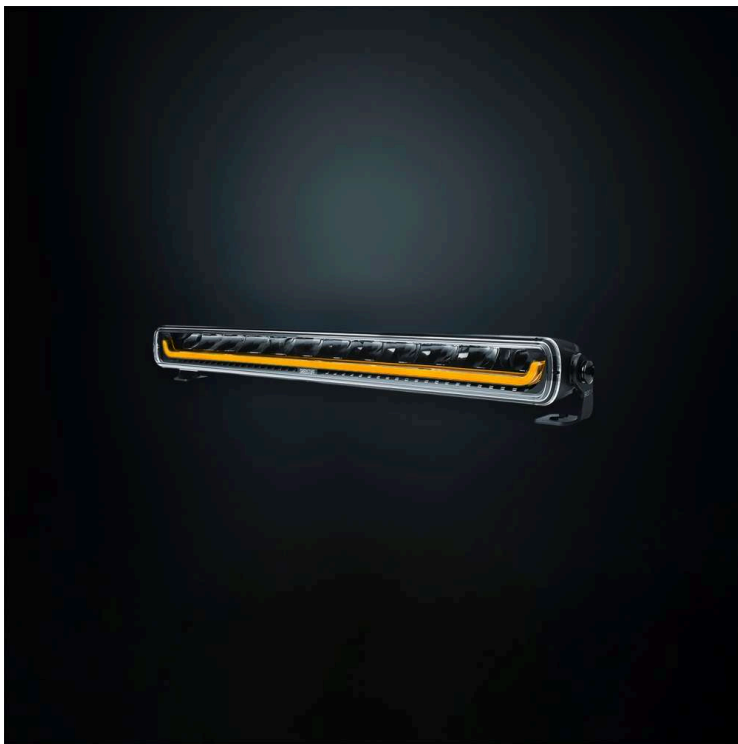

# SWEDSTUFF LED BAR 20" SR 75W

## SWEDSTUFF LED BAR 20" SR 75W

WHITE / AMBER POS. | OPTIMIZED BEAM | DT-4PIN

LED Bar 20" SR – Superior LED Lighting for Any Terrain: The LED Bar 20" SR offers top-tier performance, delivering powerful lighting that enhances visibility and safety in any environment.