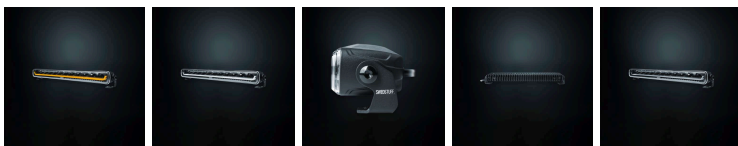

# SWEDSTUFF LED BAR 20" SR 75W

## SWEDSTUFF LED BAR 20" SR 75W

WHITE / AMBER POS. | OPTIMIZED BEAM | DT-4PIN

LED Bar 20" SR – Superior LED Lighting for Any Terrain: The LED Bar 20" SR offers top-tier performance, delivering powerful lighting that enhances visibility and safety in any environment.

[Read more](#)

<b>Voltage (DC)</b>	10-32 V DC	<b>Material housing/chassi</b>	Aluminium
<b>Consumption</b>	75 W	<b>Material lens</b>	Polycarbonate
<b>Functions</b>	Amber Pos., White pos., Driving beam	<b>Length</b>	468.4 mm
<b>Consumption specific function</b>	White pos. 2W, Amber pos. 2W, Driving 75W	<b>Depth</b>	76 mm
<b>Actual lumen</b>	5900 lm	<b>Height</b>	47 mm
<b>1 lux @</b>	353 m	<b>Height including bracket</b>	62 mm
<b>Color temperature</b>	5700 K	<b>IP-class</b>	IP67/69K
<b>Beam pattern</b>	Optimized beam	<b>Operating temperature</b>	-35 - +60° °C
<b>Connection</b>	DT-4PIN	<b>E-approved</b>	Yes
<b>Cable length</b>	1000 mm	<b>ECE approval</b>	R10.06, R148, R149