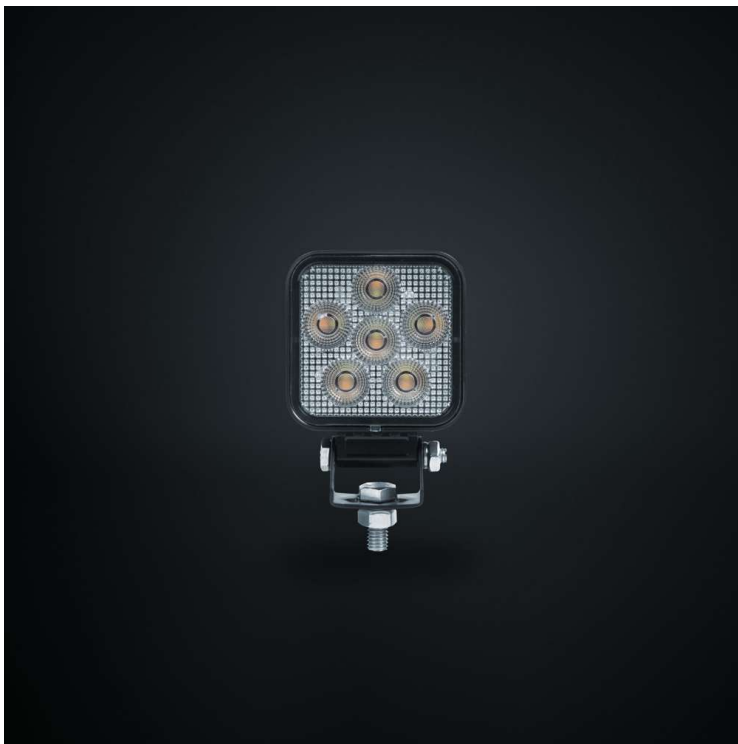

Part No. 808108

SWEDSTUFF

WORK/WARNING LIGHT 9W

SWEDSTUFF WORK/WARNING LIGHT 9W

10-30V | WIDE BEAM

Versatile LED Work and Warning Light: The 18W LED Work Light is a highly efficient and adaptable lighting solution, designed to meet the diverse needs of various industries.

[Read more](#)

Voltage (DC)	10-32 V DC	Color LED's	White Amber
Consumption	9 W	Material housing/chassi	Aluminium
Functions	work light, Warning light	Material lens	Polycarbonate
Consumption specific function	Work 8.2W, Warning 5W	Length	76 mm
Actual lumen	840 lm	Depth	39.3 mm
1 lux @	42 m	Height	92.7 mm
Color temperature	5700 K	Height including bracket	106.3 mm
Beam pattern	wide beam	IP-class	IP68
Connection	Cable	Operating temperature	-35 - +50 °C
Cable length	450 mm	E-approved	Yes
Color lens	Clear	ECE approval	R10.06, R65