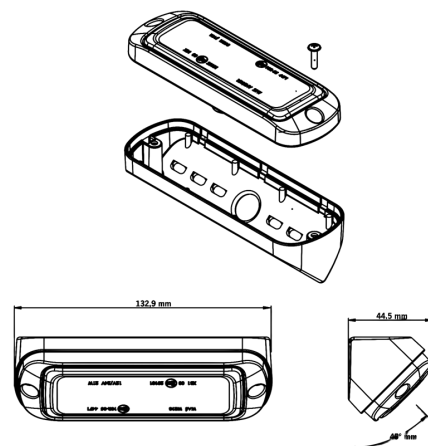

Part No. 800701

FREEDOM SCENE LIGHT 16W

✓ 1600 LUMEN

✓ IP6K9K

✓ 1 M CABLE

FREEDOM SCENE LIGHT 16W

10-32V | FLOOD BEAM

The Freedom scene light 16W is developed to deliver wide and efficient area lighting with a slim and flexible installation design.

[Read more](#)

Voltage (DC)	10-32 V DC
Consumption	16 W
Functions	Scene light
Actual lumen	1600 lm
1 lux @	26 m
Color temperature	5700 K
Beam pattern	Flood beam
Connection	Cable
Cable length	1000 mm
Color lens	Clear

Material housing/chassi	Aluminium
Material lens	Polycarbonate
Length	132.9 mm
Depth	15.4 mm
Height	43.9 mm
CC	120 mm
IP-class	IP6K9K
Operating temperature	-40 - +40 °C
E-approved	No
ECE approval	R10.06