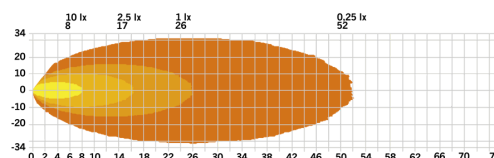

Part No. 800701

FREEDOM SCENE LIGHT 16W

✓ 1600 LUMEN

✓ IP6K9K

✓ 1 M CABLE

FREEDOM SCENE LIGHT 16W

10-32V | FLOOD BEAM

The Freedom scene light 16W is developed to deliver wide and efficient area lighting with a slim and flexible installation design.

[Read more](#)

Voltage (DC)	10-32 V DC
Consumption	16 W
Functions	Scene light
Actual lumen	1600 lm
1 lux @	26 m
Color temperature	5700 K
Beam pattern	Flood beam
Connection	Cable
Cable length	1000 mm
Color lens	Clear

Material housing/chassi	Aluminium
Material lens	Polycarbonate
Length	132.9 mm
Depth	15.4 mm
Height	43.9 mm
CC	120 mm
IP-class	IP6K9K
Operating temperature	-40 - +40 °C
E-approved	No
ECE approval	R10.06