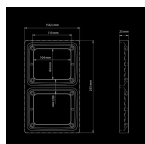

Part No. 800636

IZE LED FRAME DOUBLE

IZE LED FRAME DOUBLE

FITS: IZE LED / FOR9T SERIES SQUARE TAIL LIGHTS

Enhance your vehicle's aesthetics with the IZE LED frame. A sleek housing for your IZE LEDs. Designed for effortless and stylish installation. Ready to boost your passion.

[Read more](#)

Material housing/chassi

ABS

Length

154.5 mm

Depth

255 mm

Height