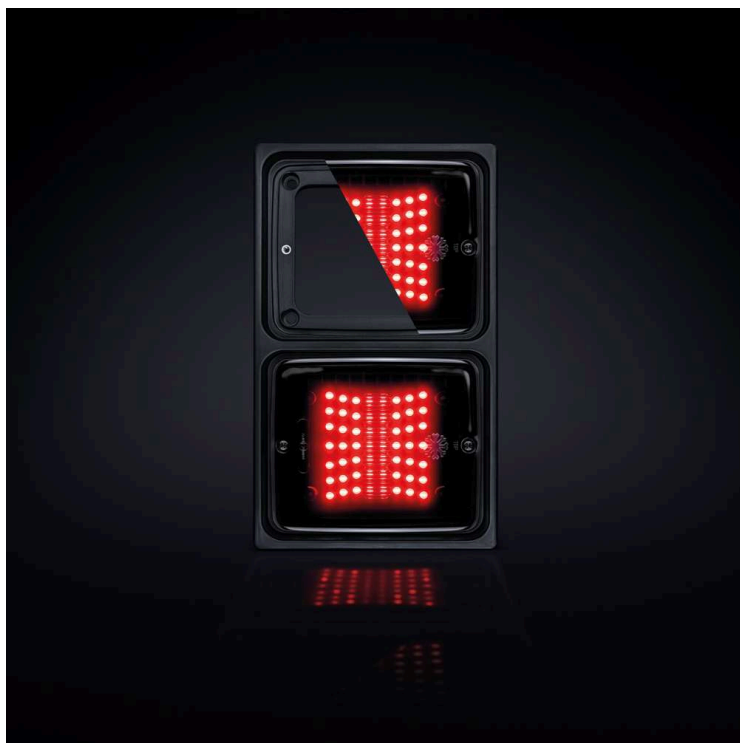

Part No. 800636

IZE LED FRAME DOUBLE

IZE LED FRAME DOUBLE

FITS: IZE LED / FOR9T SERIES SQUARE TAIL LIGHTS

Enhance your vehicle's aesthetics with the IZE LED frame. A sleek housing for your IZE LEDs. Designed for effortless and stylish installation. Ready to boost your passion.

[Read more](#)

Material housing/chassi

ABS

Length

154.5 mm

Depth

255 mm

Height