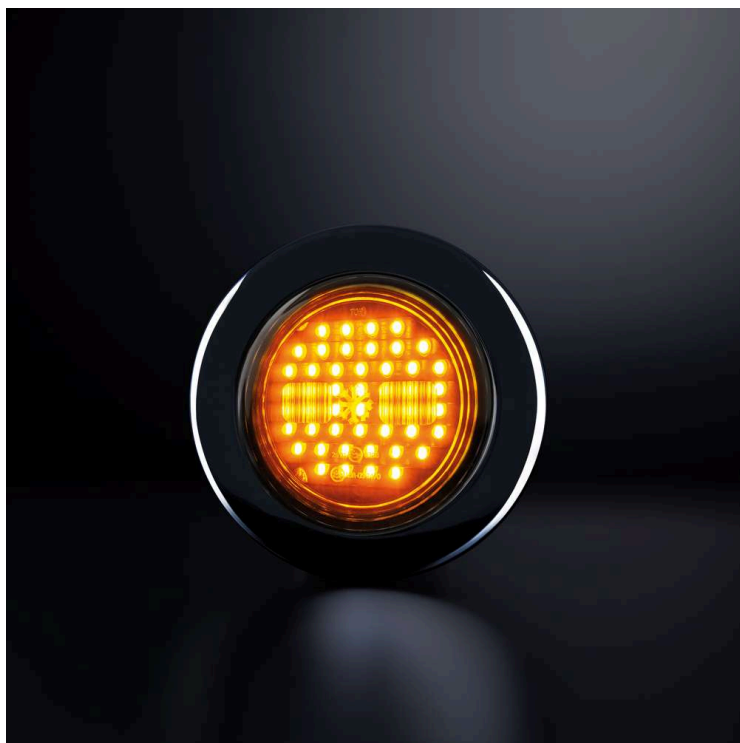

Part No. 800623

DARK KNIGHT IZE LED INDICATOR LIGHT ROUND

DARK KNIGHT IZE LED INDICATOR LIGHT ROUND

10-32V | 2.5M CABLE

Strands Lighting Division's best-selling light of all time. The IZE LED series has revolutionized the market and consists of rectangular and round lights in clear-tinted, dark, or colored lenses, offering different functions...

[Read more](#)

Voltage (DC)	10-32 V DC	Material housing/chassi	Polycarbonate
Consumption	3.5 W	Material lens	Polycarbonate
Functions	Indicator	Depth	49 mm
Connection	Cable	IP-class	IP67
Cable length	2500 mm	Operating temperature	-35 · +45 °C
Color lens	Clear tinted	E-approved	Yes
Color LED's	Amber	ECE approval	R10.05, R6
