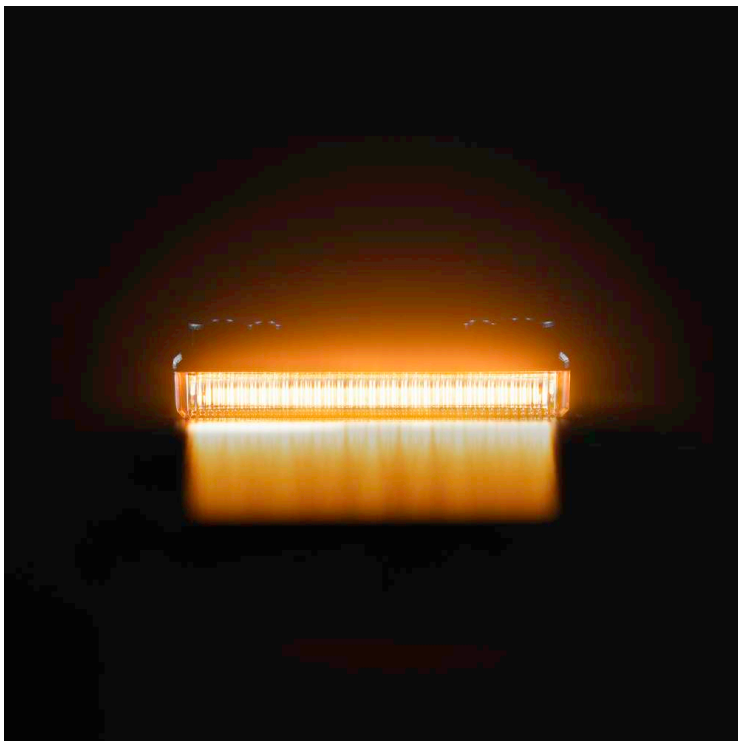

# UNITY ULTRA FLAT DUO WARNING/REVERSE

- ✓ IP69K
- ✓ E-APPROVED
- ✓ 600 LUMENS

## UNITY ULTRA FLAT DUO WARNING/REVERSE LIGHT 18W

4M CABLE | FLOOD BEAM

The unique design and multifunction performance of the Unity Ultra Flat Duo make it a must-have for professional vehicles that require maximum visibility in a compact format.

[Read more](#)

<b>Voltage (DC)</b>	10-32 V DC
<b>Consumption</b>	17.5 W
<b>Functions</b>	Warning light, Reverse light
<b>Consumption specific function</b>	Reverse 8.5W, Warning 9W
<b>Actual lumen</b>	600 lm
<b>1 lux @</b>	24 m
<b>Color temperature</b>	5700 K
<b>Beam pattern</b>	Flood beam
<b>Connection</b>	Cable
<b>Cable length</b>	4000 mm

<b>Color LED's</b>	White   Amber
<b>Material housing/chassi</b>	Aluminium
<b>Material lens</b>	Polycarbonate
<b>Length</b>	90 mm
<b>Depth</b>	40 mm
<b>Height</b>	15 mm
<b>Height including bracket</b>	21.8 mm
<b>IP-class</b>	IP68/69K
<b>Operating temperature</b>	-30 · +65 °C
<b>E-approved</b>	Yes