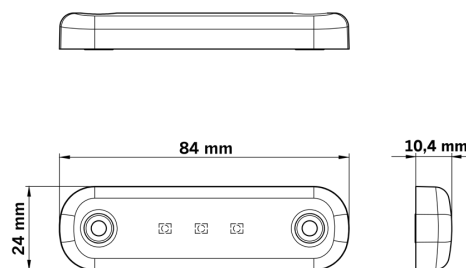

# DARK KNIGHT SUPER DARK SLIM SIDE MARKER 3 LED

- ✓ IP6K9K
- ✓ E-APPROVED
- ✓ 1W

## DARK KNIGHT SUPER DARK SLIM SIDE MARKER 3 LED

10-32V

The Dark Knight Slim amber side marker is an ultra-slim, high-performance lighting solution, powered by 10–32V DC and with a low power consumption of 1W.

[Read more](#)

Voltage (DC)	10-32 V DC	Length	84 mm
Consumption	1 W	Depth	10.4 mm
Functions	Side marker	Height	24 mm
Connection	Cable	CC	61 mm
Cable length	240 mm	IP-class	IP6K9K
Color lens	Dark	Operating temperature	-40 · +40 °C
Color LED's	Amber	E-approved	Yes
Material housing/chassi	Polycarbonate	ECE approval	R10.06, R148
Material lens	Polycarbonate		