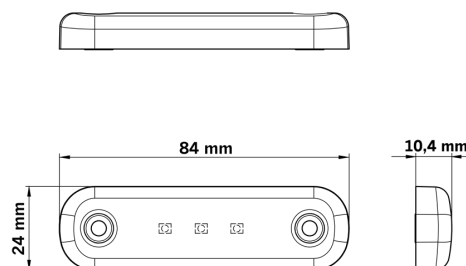

# DARK KNIGHT SUPER DARK SLIM FRONT

- ✓ IP6K9K
- ✓ E-APPROVED
- ✓ 1W

## DARK KNIGHT SUPER DARK SLIM FRONT POSITION LIGHT

10-32V | DARK LENS

The Dark Knight Slim white front position light is an ultra-slim, high-performance lighting solution powered by 10–32V DC and consuming only 1W.

[Read more](#)

<b>Voltage (DC)</b>	10-32 V DC	<b>Material lens</b>	Polycarbonate
<b>Consumption</b>	1 W	<b>Length</b>	84 mm
<b>Functions</b>	Front marker	<b>Depth</b>	10.4 mm
<b>Color temperature</b>	5700 K	<b>Height</b>	24 mm
<b>Connection</b>	Cable	<b>CC</b>	61 mm
<b>Cable length</b>	240 mm	<b>IP-class</b>	IP6K9K
<b>Color lens</b>	Dark	<b>Operating temperature</b>	-40 · +40 °C
<b>Color LED's</b>	White	<b>E-approved</b>	Yes
<b>Material housing/chassi</b>	Polycarbonate	<b>ECE approval</b>	R10.06, R148