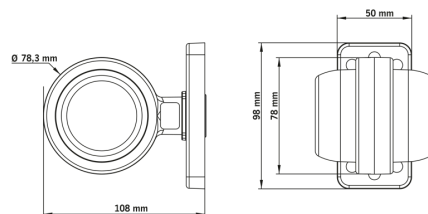

Part No. 800423-2

VIKING COMPLETE RUBBER ARM SHORT REAR/FRONT

✓ 2W

✓ IP68

✓ 2 M CABLE

VIKING COMPLETE RUBBER ARM SHORT REAR/FRONT POSITION LIGHT

10-24V | 2M CABLE

The Viking complete short rubber arm is a compact and reliable solution, designed for 12-24V DC systems with low 2W power consumption, IP66/68 protection, and 30 mm CC for easy...

[Read more](#)

Voltage (DC)	12-24 V DC
Consumption	2 W
Functions	Front marker, Rear marker
Connection	Cable
Cable length	2000 mm
Color lens	Red Clear
Color LED's	White Red
Material housing/chassi	Polycarbonate
Material lens	Polycarbonate

Length	108 mm
Depth	79 mm
Height	98 mm
CC	30 mm
IP-class	IP66/68
Operating temperature	-40 · +40 °C
E-approved	Yes
ECE approval	R10.05, R7