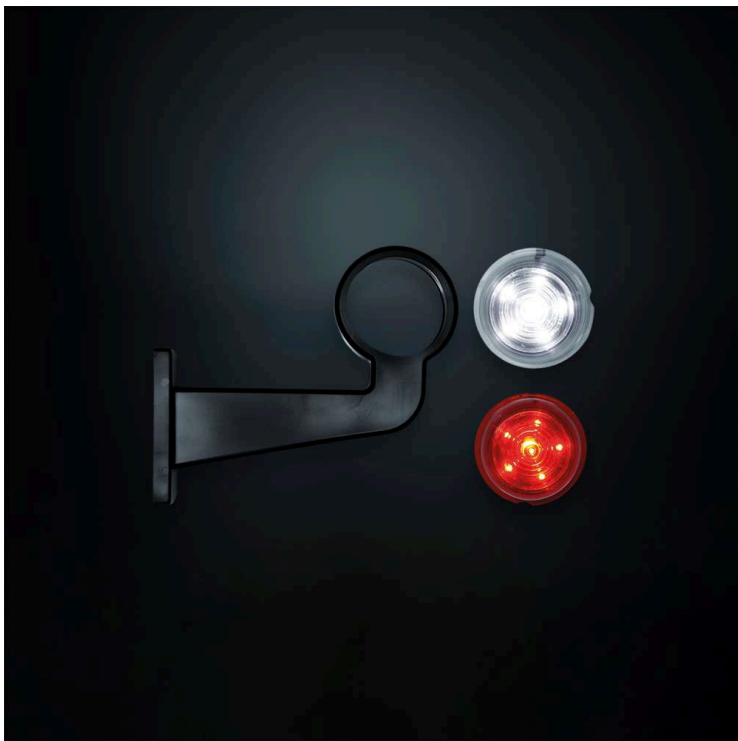

# VIKING RUBBER ARM LONG REAR/FRONT

✓ 2W

✓ 5 M CABLE

✓ E-APPROVED

## VIKING RUBBER ARM LONG REAR/FRONT POSITION LIGHT

5M CABLE | WITH RUBBER ARM

The Viking rubber arm long rear/front position light is a complete lighting solution for professional vehicles, designed for 10–32V DC systems with low 2W power consumption and combined front and rear marker...

[Read more](#)

<b>Voltage (DC)</b>	10-32 V DC
<b>Consumption</b>	2 W
<b>Functions</b>	Front marker, Rear marker
<b>Connection</b>	Cable
<b>Cable length</b>	5000 mm
<b>Color lens</b>	Red   Clear
<b>Color LED's</b>	White   Red
<b>Material housing/chassi</b>	Polycarbonate