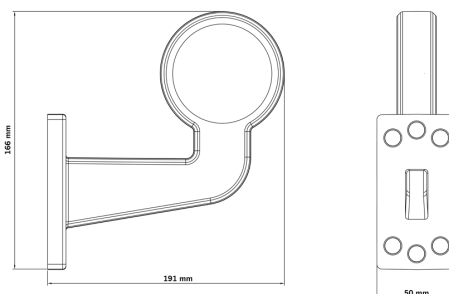

# VIKING RUBBER ARM LONG REAR/FRONT

✓ 2W

✓ 5 M CABLE

✓ E-APPROVED

## VIKING RUBBER ARM LONG REAR/FRONT POSITION LIGHT

5M CABLE | WITH RUBBER ARM

The Viking rubber arm long rear/front position light is a complete lighting solution for professional vehicles, designed for 10–32V DC systems with low 2W power consumption and combined front and rear marker...

[Read more](#)

<b>Voltage (DC)</b>	10-32 V DC
<b>Consumption</b>	2 W
<b>Functions</b>	Front marker, Rear marker
<b>Connection</b>	Cable
<b>Cable length</b>	5000 mm
<b>Color lens</b>	Red   Clear
<b>Color LED's</b>	White   Red
<b>Material housing/chassi</b>	Polycarbonate

<b>Material lens</b>	Polycarbonate
<b>Length</b>	686 mm
<b>Depth</b>	390 mm
<b>Height</b>	316 mm
<b>Operating temperature</b>	-40 · +40 °C
<b>E-approved</b>	Yes
<b>ECE approval</b>	R10.05, R7