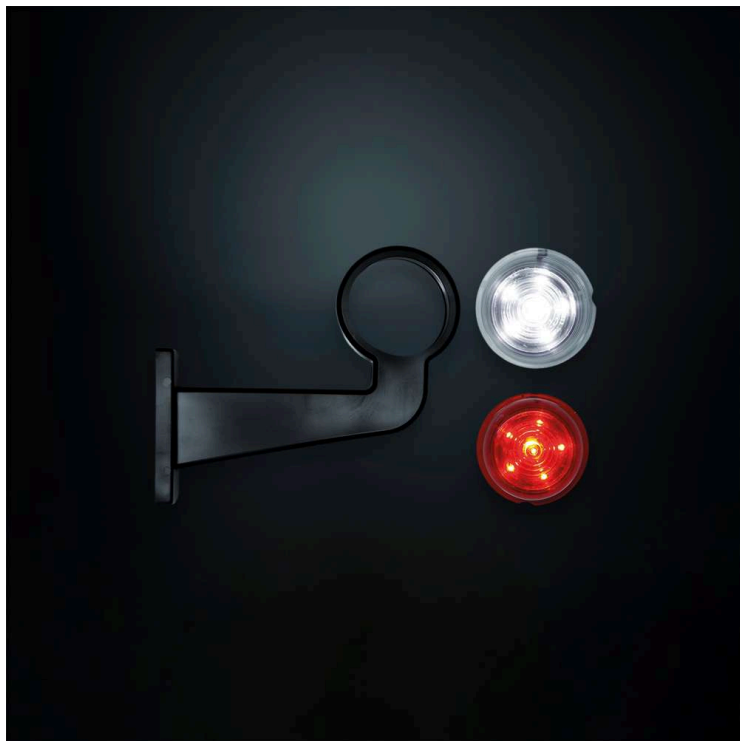

# VIKING RUBBER ARM LONG REAR/FRONT

✓ 2W

✓ 5 M CABLE

✓ E-APPROVED

## VIKING RUBBER ARM LONG REAR/FRONT POSITION LIGHT

5M CABLE | WITH RUBBER ARM

The Viking rubber arm long rear/front position light is a complete lighting solution for professional vehicles, designed for 10–32V DC systems with low 2W power consumption and combined front and rear marker...

[Read more](#)

<b>Voltage (DC)</b>	10-32 V DC
<b>Consumption</b>	2 W
<b>Functions</b>	Front marker, Rear marker
<b>Connection</b>	Cable
<b>Cable length</b>	5000 mm
<b>Color lens</b>	Red   Clear
<b>Color LED's</b>	White   Red
<b>Material housing/chassi</b>	Polycarbonate