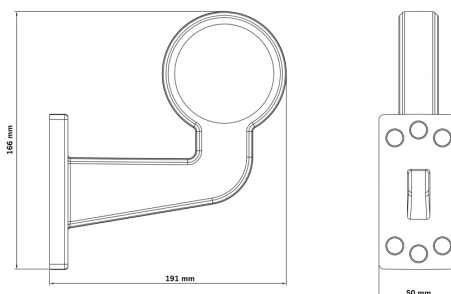

# VIKING RUBBER ARM LONG REAR/FRONT

✓ 2W

✓ 5 M CABLE

✓ E-APPROVED

## VIKING RUBBER ARM LONG REAR/FRONT POSITION LIGHT

5M CABLE | WITH RUBBER ARM

The Viking rubber arm long rear/front position light is a complete lighting solution for professional vehicles, designed for 10–32V DC systems with low 2W power consumption and combined front and rear marker...

[Read more](#)

<b>Voltage (DC)</b>	10-32 V DC
<b>Consumption</b>	2 W
<b>Functions</b>	Front marker, Rear marker
<b>Connection</b>	Cable
<b>Cable length</b>	5000 mm
<b>Color lens</b>	Red   Clear
<b>Color LED's</b>	White   Red
<b>Material housing/chassi</b>	Polycarbonate

<b>Material lens</b>	Polycarbonate
<b>Length</b>	686 mm
<b>Depth</b>	390 mm
<b>Height</b>	316 mm
<b>Operating temperature</b>	-40 · +40 °C
<b>E-approved</b>	Yes
<b>ECE approval</b>	R10.05, R7