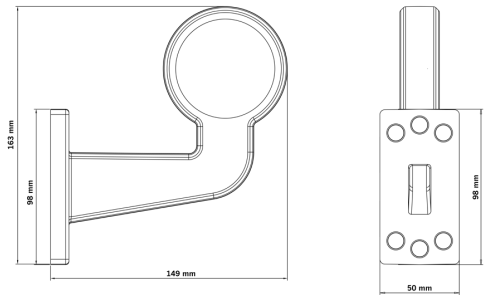

# VIKING RUBBER ARM - MIDDLE

## VIKING RUBBER ARM - MIDDLE

*FITS THE VIKING SERIES | COMPATIBLE WITH 60MM LED*  
Medium long rubber arm. Fits the Viking series and is compatible with all 60 mm LED inserts.

[Read more](#)

Material housing/chassi	EPDM+PP	CC	78 mm
Length	149 mm	Operating temperature	-40 · +40 °C
Depth	50 mm	E-approved	No
Height	163 mm		