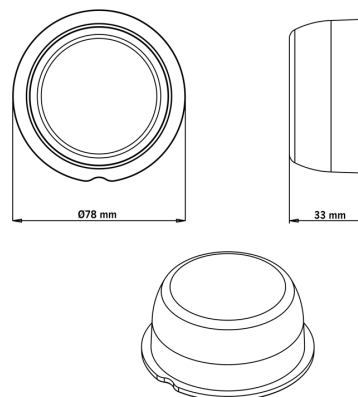

Part No. 800409

DARK KNIGHT VIKING FRONT POSITION LIGHT

✓ E-APPROVED

✓ 5 M CABLE

✓ IP68

DARK KNIGHT VIKING FRONT POSITION LIGHT

DARK LENS | 5M CABLE

The Dark Knight Viking front position light is designed to redefine front visibility with a bold, all-black expression, delivering E-approved performance (R7, R10), IP66/68 protection, and efficient 0.9 W power consumption.

[Read more](#)

Voltage (DC)	10-32 V DC
Consumption	0.9 W
Functions	Front marker
Color temperature	5000 K
Connection	Cable
Cable length	5000 mm
Color lens	Dark
Color LED's	White

Material housing/chassi	Polycarbonate
Material lens	Polycarbonate
Depth	33 mm
IP-class	IP66/68
Operating temperature	-40 · +40 °C
E-approved	Yes
ECE approval	R10.05, R7