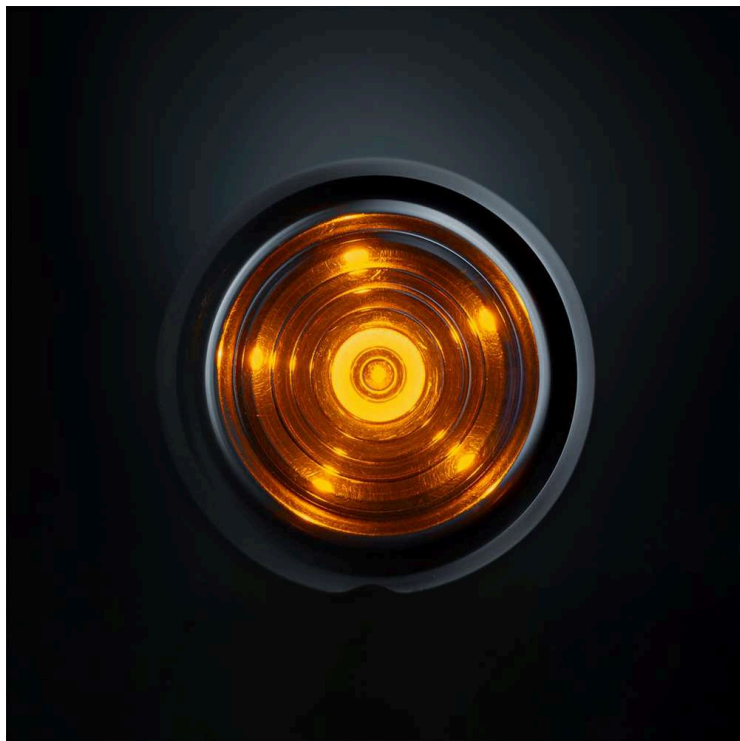

# DARK KNIGHT VIKING SIDE MARKER 6 LED

✓ E-APPROVED

✓ 5 M CABLE

✓ IP68

## DARK KNIGHT VIKING SIDE MARKER 6 LED

*DARK LENS | 5M CABLE*

*The Dark Knight Viking side marker 6 LED is built to redefine side visibility with a bold, all-black design, delivering E-approved performance (R91, R10), IP66/68 protection, and efficient 0.9 W power consumption.*