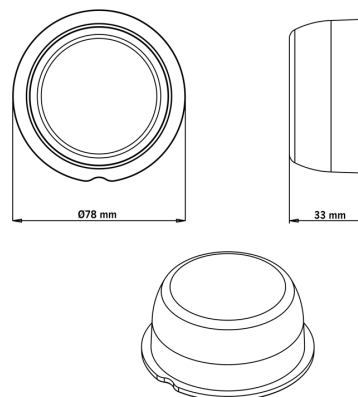

# DARK KNIGHT VIKING SIDE MARKER 6 LED

✓ E-APPROVED

✓ 5 M CABLE

✓ IP68

## DARK KNIGHT VIKING SIDE MARKER 6 LED

*DARK LENS | 5M CABLE*

*The Dark Knight Viking side marker 6 LED is built to redefine side visibility with a bold, all-black design, delivering E-approved performance (R91, R10), IP66/68 protection, and efficient 0.9 W power consumption.*

[Read more](#)

<b>Voltage (DC)</b>	10-32 V DC	<b>Material housing/chassi</b>	Polycarbonate
<b>Consumption</b>	0.9 W	<b>Material lens</b>	Polycarbonate
<b>Functions</b>	Side marker	<b>Depth</b>	33 mm
<b>Connection</b>	Cable	<b>IP-class</b>	IP66/68
<b>Cable length</b>	5000 mm	<b>Operating temperature</b>	-40 · +40 °C
<b>Color lens</b>	Dark	<b>E-approved</b>	Yes
<b>Color LED's</b>	Amber	<b>ECE approval</b>	R10.05, R91