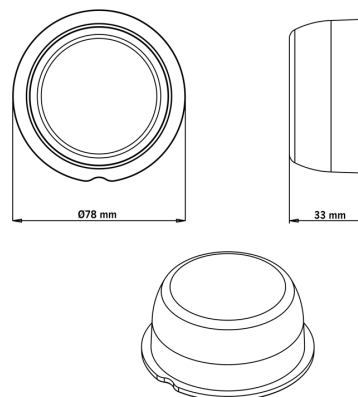

Part No. 800407005

VIKING REAR POSITION LIGHT CLEAR LENS 6 LED,

✓ R7/R10

✓ IP68

✓ 500 MM CABLE

VIKING REAR POSITION LIGHT CLEAR LENS 6 LED, 0.5M CABLE

10-32V | 0,5M CABLE

The Viking rear position light 6 LED with clear lens delivers reliable rear visibility with E-approved performance (R7, R10) and IP66/68 protection for consistent operation in demanding...

[Read more](#)

Voltage (DC)	10-32 V DC	Material housing/chassi	Polycarbonate
Consumption	1 W	Material lens	Polycarbonate
Functions	Rear marker	Depth	33 mm
Connection	Cable	Operating temperature	-40 - +40 °C
Cable length	500 mm	E-approved	Yes
Color lens	Clear	ECE approval	R10.05, R7
Color LED's	Red		