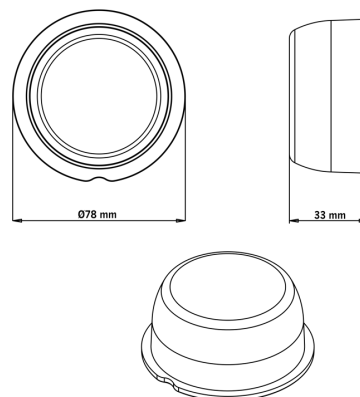

Part No. 800406005

VIKING SIDE MARKER CLEAR LENS 6 LED,

✓ R91/R10

✓ IP68

✓ 500 MM CABLE

VIKING SIDE MARKER CLEAR LENS 6 LED, 0.5M CABLE

CLEAR LENS | 0,5M CABLE

The Viking side marker 6 LED with clear lens is a reliable and versatile lighting solution, delivering E-approved performance (R91, R10) and IP66/68 protection for dependable use in demanding conditions.

[Read more](#)

Voltage (DC)	10-32 V DC
Consumption	1 W
Functions	Side marker
Connection	Cable
Cable length	500 mm
Color lens	Clear
Color LED's	Amber

Material housing/chassi	Polycarbonate
Material lens	Polycarbonate
Depth	33 mm
Operating temperature	-40 - +40 °C
E-approved	Yes
ECE approval	R10.05, R91