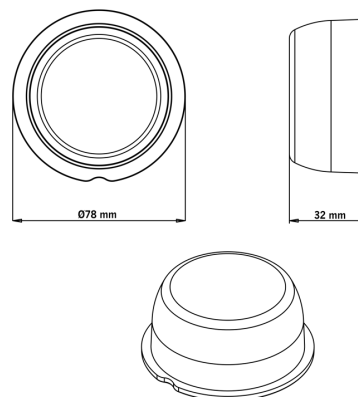

Part No. 800403

DARK KNIGHT VIKING SIDE MARKER WITH INDICATOR

✓ E-APPROVED

✓ 3.5 W

✓ 5 M CABLE

DARK KNIGHT VIKING SIDE MARKER WITH INDICATOR

10-32V | 5M CABLE

The Dark Knight Viking side marker with indicator is built to redefine visibility and style, combining E-approved performance (R91, R6, R10), IP66/68 protection, and efficient 3.5 W power consumption in a bold...

[Read more](#)

Voltage (DC)	10-32 V DC
Consumption	3.5 W
Functions	Side marker, Indicator
Consumption specific function	Side marker 0.9W, Indicator 2.5W
Connection	Cable
Cable length	5000 mm
Color lens	Clear
Color LED's	Amber

Material housing/chassi	Polycarbonate
Material lens	Polycarbonate
Depth	0.2 mm
IP-class	IP66/68
Operating temperature	-40 · +40 °C
E-approved	Yes
ECE approval	R91, R10.06, R6