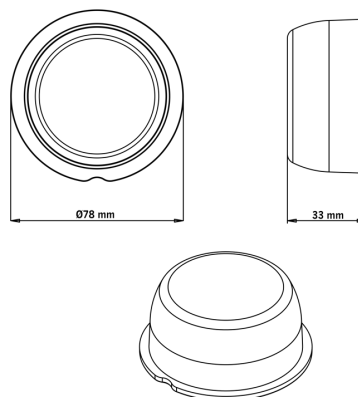

Part No. 800400-2005

VIKING SIDE MARKER AMBER LENS 6 LED,

✓ R91/R10

✓ 1.5W

✓ IP68

VIKING SIDE MARKER AMBER LENS 6 LED, 0.5M CABLE

AMBER LENS | 0.5M CABLE

The Viking side marker with orange lens is a fully E-approved LED solution designed to deliver dependable side visibility for professional vehicles.

[Read more](#)

Voltage (DC)	10-32 V DC
Consumption	1 W
Functions	Side marker
Connection	Cable
Cable length	500 mm
Color lens	Amber
Color LED's	Amber

Material housing/chassi	Polycarbonate
Material lens	Polycarbonate
Depth	33 mm
Operating temperature	-40 - +40 °C
E-approved	Yes
ECE approval	R10.05, R91

Material housing/chassi	Polycarbonate
Material lens	Polycarbonate
Depth	33 mm
Operating temperature	-40 - +40 °C
E-approved	Yes
ECE approval	R10.05, R91