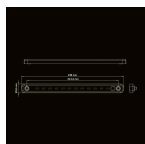

FREEDOM LEGACY INTERIOR LIGHT WHITE 237MM MOTION SENSOR, 12V

12V

The Freedom Legacy 237 mm interior light with motion sensor is designed for 12V DC vehicle systems and provides practical automatic lighting for cabins, storage spaces, and interior...

[Read more](#)