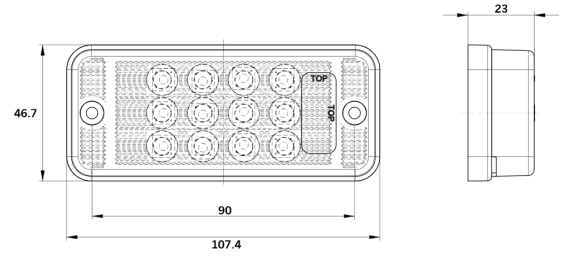

Part No. 800337

STRANDS INTERIOR LIGHT WHITE

STRANDS INTERIOR LIGHT WHITE

12V | IP66/68

[Read more](#)

Voltage (DC)

12 V DC

Functions