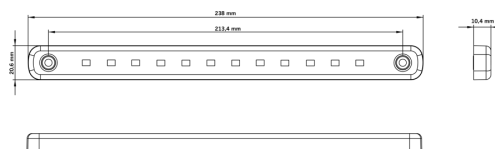

# DARK KNIGHT SLIM TAIL/BRAKE LIGHT 238MM

✓ IP6K9K

✓ 4W

✓ 3 M CABLE

## DARK KNIGHT SLIM TAIL/BRAKE LIGHT 238MM

10-32V | 3M CABLE

The Dark Knight Slim tail/brake light is designed for drivers who want a cleaner, more refined vehicle appearance without compromising visibility or safety.

[Read more](#)

Voltage (DC)	10-32 V DC
Consumption	4 W
Functions	Brake light, Tail light
Consumption specific function	Brake 3.5W, Tail 0.5W
Connection	Cable
Cable length	3000 mm
Color lens	Clear tinted
Color LED's	Red
Material housing/chassi	Polycarbonate

Material lens	Polycarbonate
Length	238 mm
Depth	10.4 mm
Height	20.6 mm
CC	213.4 mm
IP-class	IP6K9K
Operating temperature	-40 · +40 °C
E-approved	Yes
ECE approval	R7, R10.06