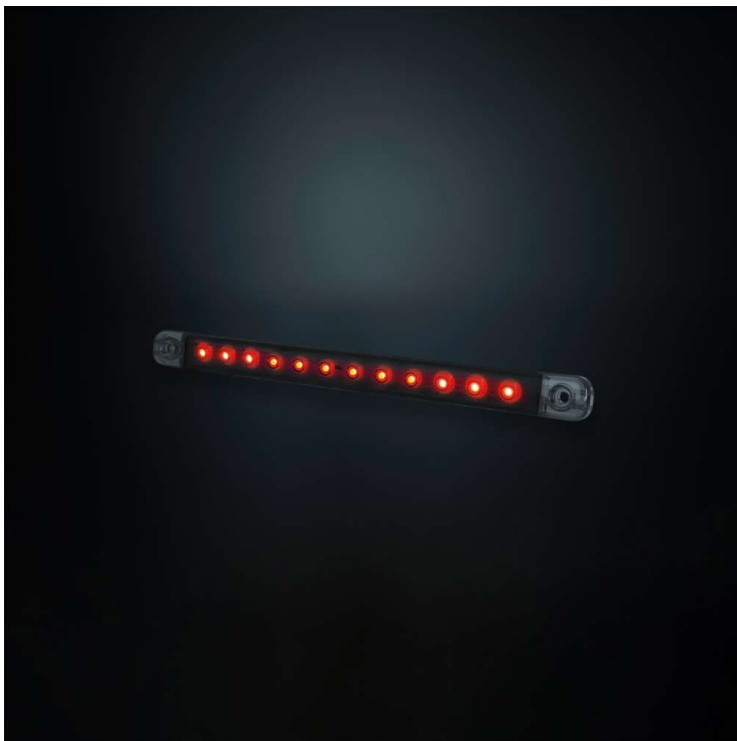

# DARK KNIGHT SLIM TAIL/BRAKE LIGHT 238MM

✓ IP6K9K

✓ 4W

✓ 3 M CABLE

## DARK KNIGHT SLIM TAIL/BRAKE LIGHT 238MM

10-32V | 3M CABLE

The Dark Knight Slim tail/brake light is designed for drivers who want a cleaner, more refined vehicle appearance without compromising visibility or safety.

[Read more](#)

Voltage (DC)	10-32 V DC
Consumption	4 W
Functions	Brake light, Tail light
Consumption specific function	Brake 3.5W, Tail 0.5W
Connection	Cable
Cable length	3000 mm
Color lens	Clear tinted
Color LED's	Red
Material housing/chassi	Polycarbonate