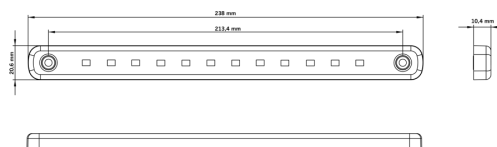

Part No. 800334

DARK KNIGHT SLIM INDICATOR LIGHT 238MM

✓ IP6K9K

✓ 6.5W

✓ 3 M CABLE

DARK KNIGHT SLIM INDICATOR LIGHT 238MM

TRANSPARENT TINTED | 3M CABLE

The Dark Knight Slim indicator light is designed for drivers who want a cleaner, more refined vehicle appearance without compromising on visibility and safety.

[Read more](#)

| | | | |
|--------------------------------|---------------|------------------------------|--------------|
| Voltage (DC) | 10-32 V DC | Length | 238 mm |
| Consumption | 6.5 W | Depth | 10.4 mm |
| Functions | Indicator | Height | 20.6 mm |
| Connection | Cable | CC | 213.4 mm |
| Cable length | 3000 mm | IP-class | IP6K9K |
| Color lens | Clear tinted | Operating temperature | -40 - +40 °C |
| Color LED's | Amber | E-approved | Yes |
| Material housing/chassi | Polycarbonate | ECE approval | R10.06, R6 |
| Material lens | Polycarbonate | | |