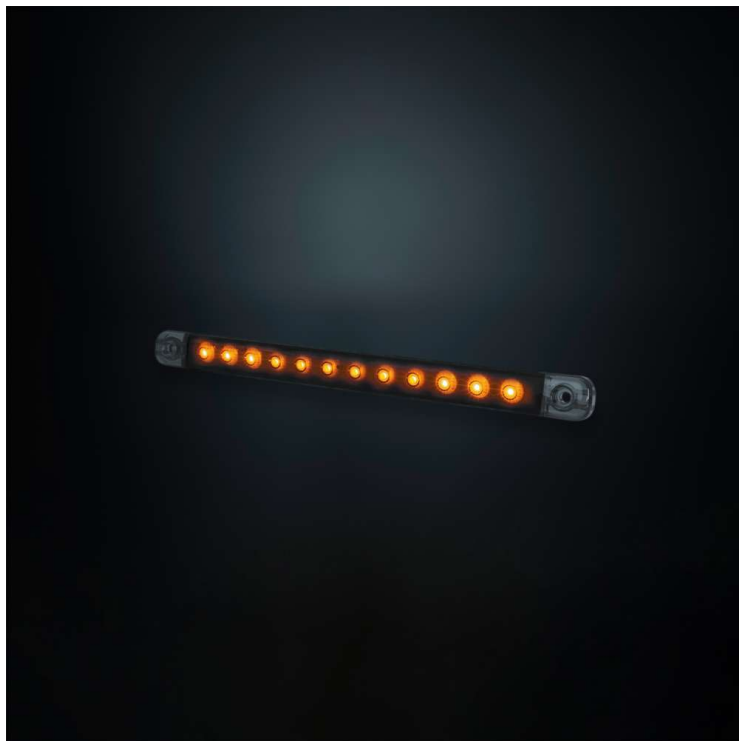

Part No. 800334

DARK KNIGHT SLIM INDICATOR LIGHT 238MM

✓ IP6K9K

✓ 6.5W

✓ 3 M CABLE

DARK KNIGHT SLIM INDICATOR LIGHT 238MM

TRANSPARENT TINTED | 3M CABLE

The Dark Knight Slim indicator light is designed for drivers who want a cleaner, more refined vehicle appearance without compromising on visibility and safety.

[Read more](#)

| | | | |
|--------------------------------|---------------|------------------------------|--------------|
| Voltage (DC) | 10-32 V DC | Length | 238 mm |
| Consumption | 6.5 W | Depth | 10.4 mm |
| Functions | Indicator | Height | 20.6 mm |
| Connection | Cable | CC | 213.4 mm |
| Cable length | 3000 mm | IP-class | IP6K9K |
| Color lens | Clear tinted | Operating temperature | -40 - +40 °C |
| Color LED's | Amber | E-approved | Yes |
| Material housing/chassi | Polycarbonate | ECE approval | R10.06, R6 |
| Material lens | Polycarbonate | | |