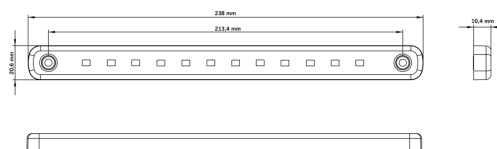

Part No. 800334

DARK KNIGHT SLIM INDICATOR LIGHT 238MM

✓ IP6K9K

✓ 6.5W

✓ 3 M CABLE

DARK KNIGHT SLIM INDICATOR LIGHT 238MM

TRANSPARENT TINTED | 3M CABLE

The Dark Knight Slim indicator light is designed for drivers who want a cleaner, more refined vehicle appearance without compromising on visibility and safety.

[Read more](#)

Voltage (DC)	10-32 V DC	Length	238 mm
Consumption	6.5 W	Depth	10.4 mm
Functions	Indicator	Height	20.6 mm
Connection	Cable	CC	213.4 mm
Cable length	3000 mm	IP-class	IP6K9K
Color lens	Clear tinted	Operating temperature	-40 - +40 °C
Color LED's	Amber	E-approved	Yes
Material housing/chassi	Polycarbonate	ECE approval	R10.06, R6
Material lens	Polycarbonate		