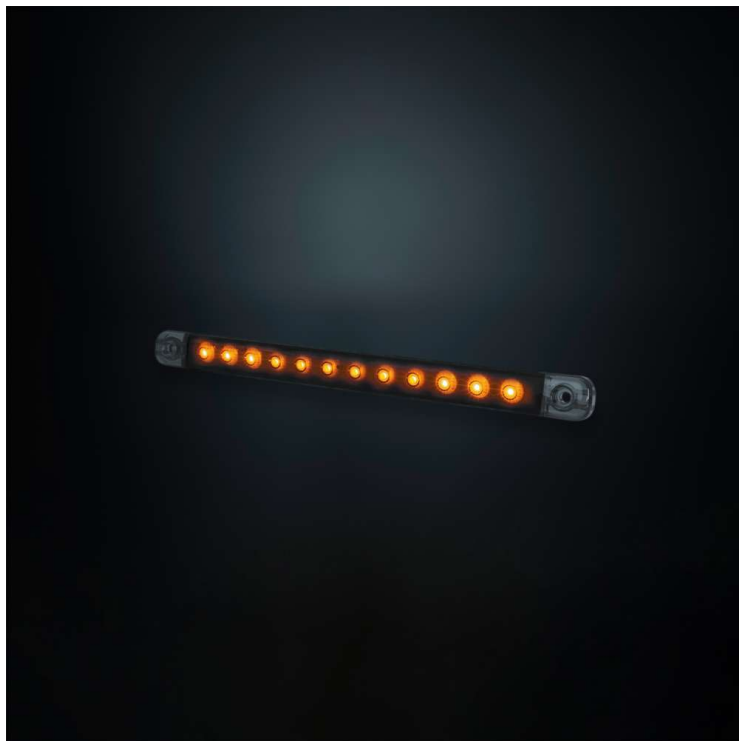

Part No. 800334

DARK KNIGHT SLIM INDICATOR LIGHT 238MM

✓ IP6K9K

✓ 6.5W

✓ 3 M CABLE

DARK KNIGHT SLIM INDICATOR LIGHT 238MM

TRANSPARENT TINTED | 3M CABLE

The Dark Knight Slim indicator light is designed for drivers who want a cleaner, more refined vehicle appearance without compromising on visibility and safety.

[Read more](#)

Voltage (DC)	10-32 V DC	Length	238 mm
Consumption	6.5 W	Depth	10.4 mm
Functions	Indicator	Height	20.6 mm
Connection	Cable	CC	213.4 mm
Cable length	3000 mm	IP-class	IP6K9K
Color lens	Clear tinted	Operating temperature	-40 - +40 °C
Color LED's	Amber	E-approved	Yes
Material housing/chassi	Polycarbonate	ECE approval	R10.06, R6
Material lens	Polycarbonate		