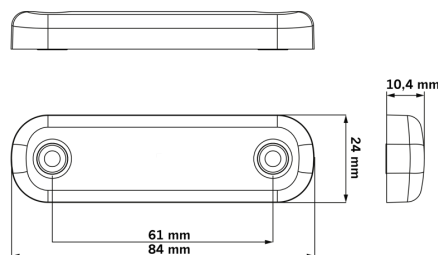

Part No. 800331

DARK KNIGHT SLIM REAR POSITION LIGHT 3 LED

✓ E-APPROVED

✓ IP68

✓ 5-YEAR WARRANTY

DARK KNIGHT SLIM REAR POSITION LIGHT 3 LED

CLEAR TINTED LENS | 1M CABLE

Discover a sleek lighting upgrade made for drivers who prioritize subtle style and dependable performance. The Dark Knight Slim rear side marker offers a low-profile, all-black look combined with efficient operation at...

[Read more](#)

Voltage (DC)	10-32 V DC	Length	84 mm
Consumption	0.7 W	Depth	10.4 mm
Functions	Rear marker	Height	24 mm
Connection	Cable	CC	61 mm
Cable length	1000 mm	IP-class	IP66/68
Color lens	Clear tinted	Operating temperature	-40 - +40 °C
Color LED's	Red	E-approved	Yes
Material housing/chassi	Polycarbonate	ECE approval	R10.05, R7
Material lens	Polycarbonate		