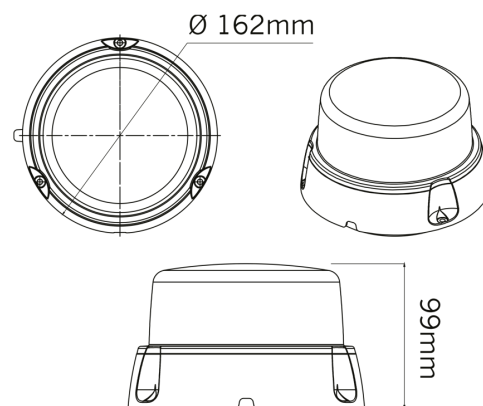

Part No. 800265-1

FREEDOM LIGHTHOUSE XL WARNING LIGHT

- ✓ R65
- ✓ IP68
- ✓ 27W

FREEDOM LIGHTHOUSE XL WARNING LIGHT CLEAR LENS

3M CABLE | 8 PATTERNS | SURFACE MOUNT

The Freedom Lighthouse XL warning light with a clear lens is designed for professional vehicles operating in the toughest environments where visibility, durability, and modern styling are equally important.

[Read more](#)

Voltage (DC)	10-32 V DC
Consumption	27 W
Functions	Amber warning light
Connection	Cable
Cable length	3000 mm
Color lens	Clear
Color LED's	Amber
Material housing/chassi	Polycarbonate

Material lens	Polycarbonate
Height	112 mm
CC	132.8 mm
IP-class	IP66/68
Operating temperature	-35 · +45 °C
E-approved	Yes
ECE approval	R10, R65