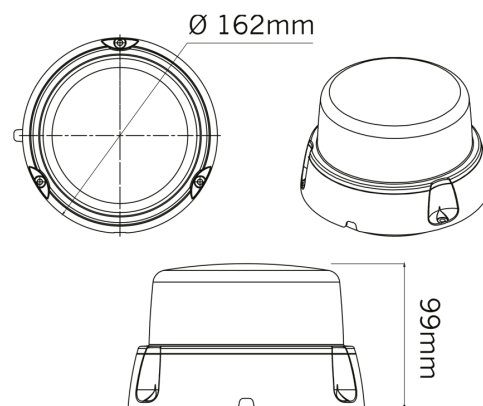

Part No. 800265

FREEDOM LIGHTHOUSE XL WARNING LIGHT

✓ R65

✓ IP68

✓ 27W

FREEDOM LIGHTHOUSE XL WARNING LIGHT AMBER LENS

3M CABLE | 8 PATTERNS | SURFACE MOUNT

The Freedom Lighthouse XL surface-mount warning light is built for demanding professional environments where visibility, durability, and reliability are essential.

[Read more](#)

Voltage (DC)	10-32 V DC
Consumption	27 W
Functions	Amber warning light
Connection	Cable
Cable length	3000 mm
Color lens	Amber
Color LED's	White
Material housing/chassi	Polycarbonate

Material lens	Polycarbonate
Depth	0.2 mm
Height	112 mm
CC	132.8 mm
IP-class	IP66/68
Operating temperature	-35 - +45 °C
E-approved	Yes
ECE approval	R10, R65