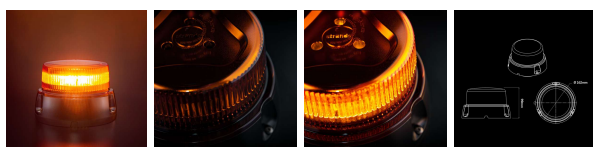

Part No. 800265

FREEDOM LIGHTHOUSE XL WARNING LIGHT

✓ R65

✓ IP68

✓ 27W

FREEDOM LIGHTHOUSE XL WARNING LIGHT AMBER LENS

3M CABLE | 8 PATTERNS | SURFACE MOUNT

The Freedom Lighthouse XL surface-mount warning light is built for demanding professional environments where visibility, durability, and reliability are essential.

[Read more](#)

Voltage (DC)	10-32 V DC
Consumption	27 W
Functions	Amber warning light
Connection	Cable
Cable length	3000 mm
Color lens	Amber
Color LED's	White
Material housing/chassi	Polycarbonate

Material lens	Polycarbonate
Depth	0.2 mm
Height	112 mm
CC	132.8 mm
IP-class	IP66/68
Operating temperature	-35 - +45 °C
E-approved	Yes
ECE approval	R10, R65