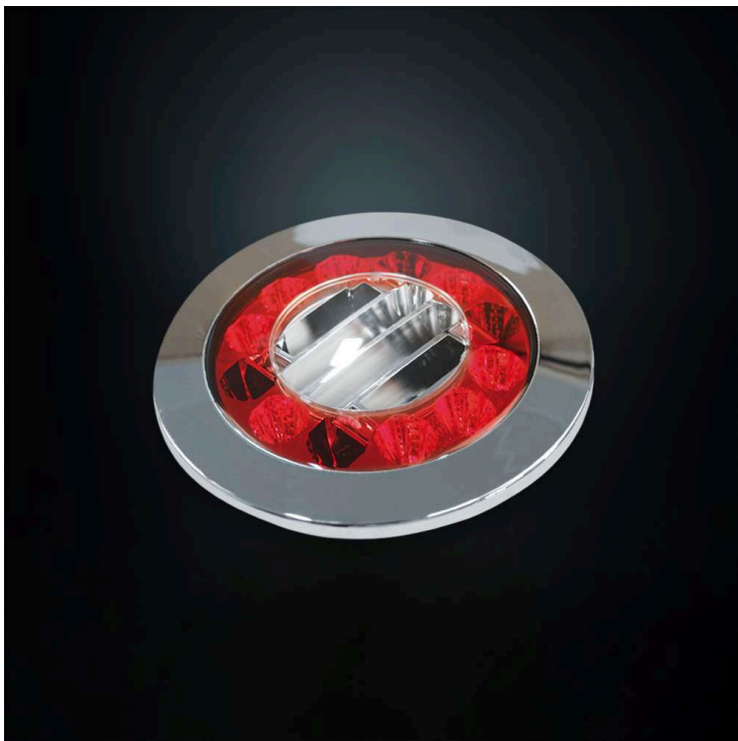

Part No. 800140

STRANDS RED EYE 3 FUNC. TAIL LIGHT ROUND

STRANDS RED EYE 3 FUNC. TAIL LIGHT ROUND

TAIL / INDICATOR / BRAKE | 2.5M CABLE

Strands Red Eye is an elegant and robust tail light with three functions, designed for long lifespan and stable performance. It is E-approved (R6/R7) and offers low power consumption without compromising visibility.

[Read more](#)

Voltage (DC)	10-32 V DC	Length	122 mm
Consumption	5 W	Depth	43.2 mm
Functions	Indicator, Brake light, Tail light	Height	122 mm
Cable length	25000 mm	CC	150 mm
Color lens	Red	IP-class	IP67
Material housing/chassi	Polycarbonate	E-approved	Yes
Material lens	Polycarbonate	ECE approval	R7, R10, R6
