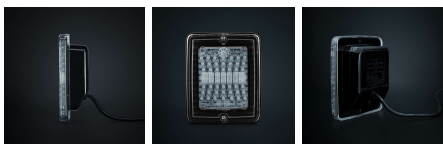

Part No. 800123

IZE LED TAIL LIGHT CLEAR LENS SQUARE

IZE LED TAIL LIGHT CLEAR LENS SQUARE

24V | IP66

Strands Lighting Division's best-selling light of all time. The IZE LED series has revolutionized the market and consists of rectangular and round lights in clear-tinted, dark, or colored lenses, offering different functions...

[Read more](#)

Voltage (DC)	24 V DC	Depth	45 mm
Functions	Tail light	Height	130 mm
Color lens	Clear	CC	115 mm
Material housing/chassi	Polycarbonate	IP-class	IP66
Material lens	Polycarbonate	E-approved	Yes
Length	135 mm	ECE approval	R7, R10