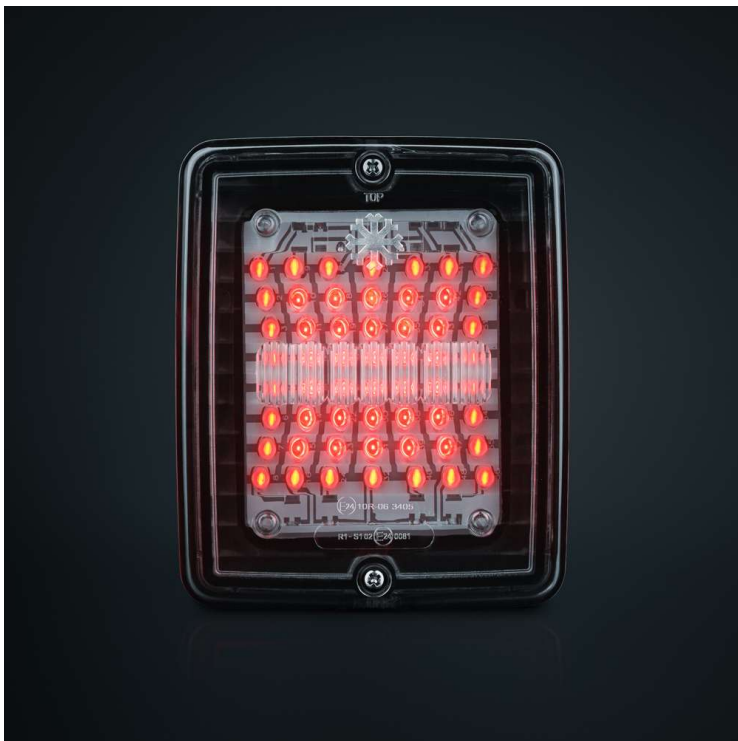

Part No. 800123

IZE LED TAIL LIGHT CLEAR LENS SQUARE

IZE LED TAIL LIGHT CLEAR LENS SQUARE

24V | IP66

Strands Lighting Division's best-selling light of all time. The IZE LED series has revolutionized the market and consists of rectangular and round lights in clear-tinted, dark, or colored lenses, offering different functions...

[Read more](#)

Voltage (DC)	24 V DC	Depth	45 mm
Functions	Tail light	Height	130 mm
Color lens	Clear	CC	115 mm
Material housing/chassi	Polycarbonate	IP-class	IP66
Material lens	Polycarbonate	E-approved	Yes
Length	135 mm	ECE approval	R7, R10