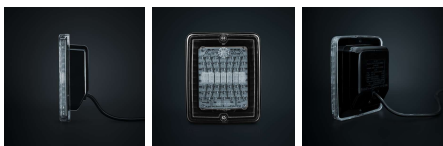

Part No. 800116

IZE LED REVERSE LIGHT SQUARE

IZE LED REVERSE LIGHT SQUARE

24V | IP66

Strands Lighting Division's best-selling light of all time. The IZE LED series has revolutionized the market and consists of rectangular and round lights in clear-tinted, dark, or colored lenses, offering different functions...

[Read more](#)

Voltage (DC)	24 V DC	Depth	45 mm
Consumption	4 W	Height	130 mm
Functions	Reverse light	CC	115 mm
Color lens	Clear	IP-class	IP66
Material housing/chassi	Polycarbonate	E-approved	Yes
Material lens	Polycarbonate	ECE approval	R10, R23
Length	135 mm		
