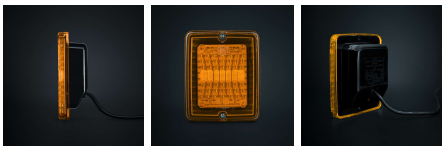

Part No. 800111

IZE LED INDICATOR LIGHT SQUARE

IZE LED INDICATOR LIGHT SQUARE

24V | IP66

Strands Lighting Division's best-selling light of all time. The IZE LED series has revolutionized the market and consists of rectangular and round lights in clear-tinted, dark, or colored lenses, offering different functions...

[Read more](#)

Voltage (DC)	24 V DC	Depth	45 mm
Functions	Indicator	Height	130 mm
Color lens	Amber	CC	115 mm
Material housing/chassi	Polycarbonate	IP-class	IP66
Material lens	Polycarbonate	E-approved	Yes
Length	110 mm	ECE approval	R10, R6
