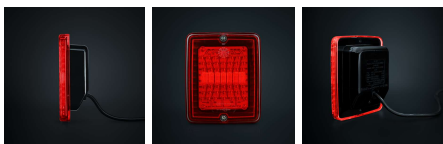

Part No. 800109

IZE LED TAIL LIGHT RED LENS SQUARE

IZE LED TAIL LIGHT RED LENS SQUARE

24V | IP66

Strands Lighting Division's best-selling light of all time. The IZE LED series has revolutionized the market and consists of rectangular and round lights in clear-tinted, dark, or colored lenses, offering different functions...

[Read more](#)

Voltage (DC)	24 V DC
Consumption	0.5 W
Functions	Tail light
Connection	Cable
Cable length	2500 mm
Color lens	Red
Material housing/chassi	Polycarbonate
Material lens	Polycarbonate

Length	135 mm
Depth	45 mm
Height	130 mm
CC	115 mm
IP-class	IP66
E-approved	Yes
ECE approval	R7, R10