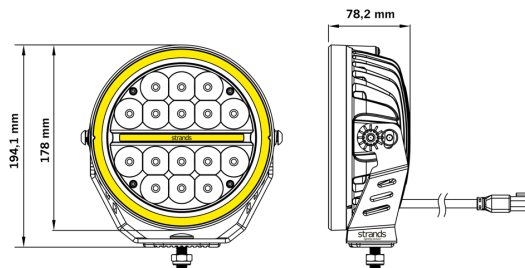

Part No. 270985

SIBERIA XP DRIVING LIGHT 7"

✓ 660 M

✓ 5700 LUMENS

✓ IP69K

SIBERIA XP DRIVING LIGHT 7"

WHITE / YELLOW POS. | HELLO FUNC. | DT-4PIN

With its 1540/5710 incredible actual lumens, the Siberia XP 7" will light up the darkest night and most challenging roads.

[Read more](#)

Voltage (DC)	10-40 V DC	Material housing/chassi	Aluminium
Consumption	77 W	Material lens	Polycarbonate
Functions	White pos., Yellow pos., Xperience mode, E-approved mode, Hello function	Length	178 mm
Consumption specific function	White pos. 5.5W, E-mode 22W, X-mode 77W, Yellow pos. 5.5W	Depth	78.2 mm
Actual lumen	5710 lm	Height	178 mm
1 lux @	660 m	Height including bracket	194.1 mm
Color temperature	5700 K	IP-class	IP68/69K
Beam pattern	Extended Beam	Operating temperature	-30 · +65 °C
Connection	DT-4PIN	E-approved	Yes
Cable length	150 mm	ECE approval	R10.06, R148, R149