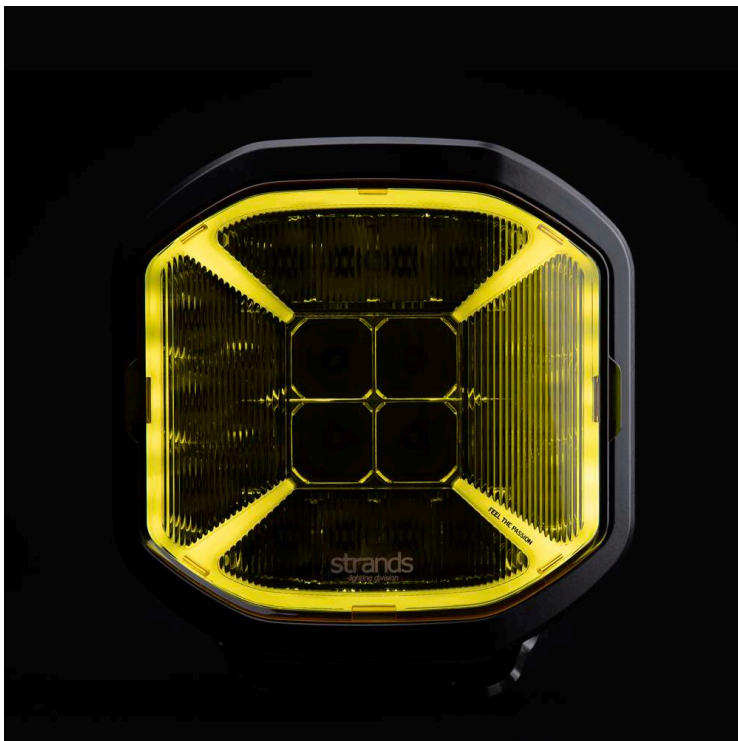

Part No. 270960

SIBERIA X DRIVING LIGHT 7"

SIBERIA X DRIVING LIGHT 7"

WHITE / AMBER POS. | HELLO FUNC. | DT-4PIN

With 7430 actual lumens and a range of over 600 meters in Xperience mode, the X 7" driving light will light up the darkest roads.

[Read more](#)

Voltage (DC)	10-32 V DC	Material lens	Polycarbonate
Consumption	96 W	Length	173.4 mm
Functions	Amber Pos., White pos., Xperience mode, E-approved mode, Hello function, Logo light	Depth	83.3 mm
Consumption specific function	White pos. 6W, E-mode 22W, X-mode 96W, Amber pos. 7W	Height	169.9 mm
Actual lumen	7430 lm	Height including bracket	191.6 mm
1 lux @	620 m	IP-class	IP68/69K
Color temperature	5700 K	Operating temperature	-30 - +65 °C
Beam pattern	Extended Beam	E-approved	Yes
Connection	DT-4PIN	ECE approval	R10.06, R148, R149
Cable length	150 mm	Reference number	20
Color LED's	White Amber	Other approval	CISPR25 Class 3
Material housing/chassi	Aluminium		