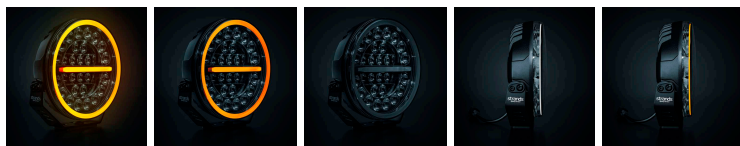

Part No. 270956

FIREFLY PRO DRIVING LIGHT 9"

FIREFLY PRO DRIVING LIGHT 9"

WARNING LIGHT | DT-6PIN

Firefly Professional Black is built to stand out by blending in. A result of cutting-edge engineering and our attention to detail.

[Read more](#)

Voltage (DC)	10-48 V DC
Consumption	145 W
Functions	Warning light, Amber Pos., White pos., Driving beam
Consumption specific function	Amber pos. 1.5W, White pos. 1W, Driving 145W, Warning 36W
Actual lumen	12076 lm
1 lux @	450 m
Color temperature	5700 K
Beam pattern	Optimized beam
Connection	DT-6PIN
Cable length	150 mm
Color lens	Clear

strands[®]
-lighting division

Color LED's	White Amber
Material housing/chassi	Aluminium
Material lens	Polycarbonate
Depth	85 mm
Height including bracket	239 mm
IP-class	IP67
Operating temperature	-40 · +65 °C
E-approved	Yes
ECE approval	R10.06, R148, R65 Class 2, R149
Reference number	50