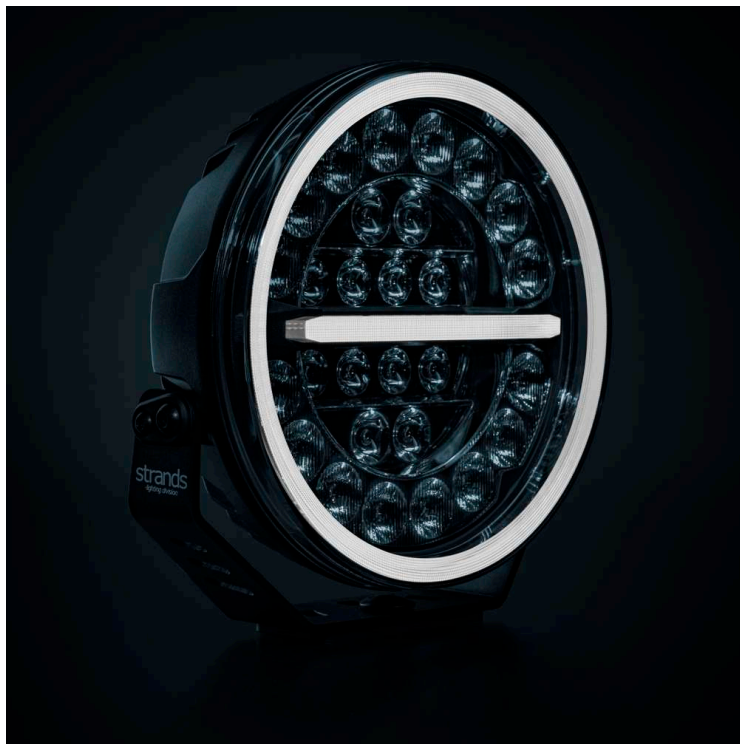

Part No. 270956

FIREFLY PRO DRIVING LIGHT 9"

FIREFLY PRO DRIVING LIGHT 9"

WARNING LIGHT | DT-6PIN

Firefly Professional Black is built to stand out by blending in. A result of cutting-edge engineering and our attention to detail.

[Read more](#)

Voltage (DC)	10-48 V DC
Consumption	145 W
Functions	Warning light, Amber Pos., White pos., Driving beam
Consumption specific function	Amber pos. 1.5W, White pos. 1W, Driving 145W, Warning 36W
Actual lumen	12076 lm
1 lux @	450 m
Color temperature	5700 K
Beam pattern	Optimized beam
Connection	DT-6PIN
Cable length	150 mm
Color lens	Clear

strands[®]
-lighting division

Color LED's	White Amber
Material housing/chassi	Aluminium
Material lens	Polycarbonate
Depth	85 mm
Height including bracket	239 mm
IP-class	IP67
Operating temperature	-40 · +65 °C
E-approved	Yes
ECE approval	R10.06, R148, R65 Class 2, R149
Reference number	50