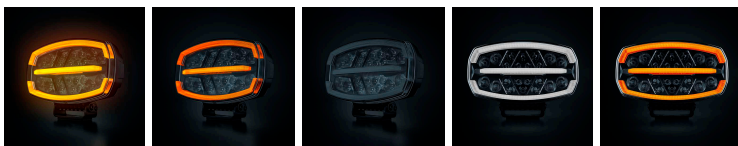

Voltage (DC)	10-48 V DC
Functions	Warning light, Amber Pos., White pos., Driving beam
Consumption specific function	Amber pos. 1.5W, White pos. 1W, Warning 36W, Driving 136W
Actual lumen	10500 lm
1 lux @	502 m
Color temperature	5700 K
Beam pattern	Extended Beam
Connection	Cable
Cable length	2500 mm
Color lens	Clear
Color LED's	White | Amber

strands®
-lighting division

Material housing/chassi	Aluminium
Material lens	Polycarbonate
Length	245 mm
Depth	79.5 mm
Height	154.5 mm
Height including bracket	172 mm
IP-class	IP67
Operating temperature	-40 - +65 °C
E-approved	Yes
ECE approval	R10.06, R148, R65 Class 2, R149
Reference number	45